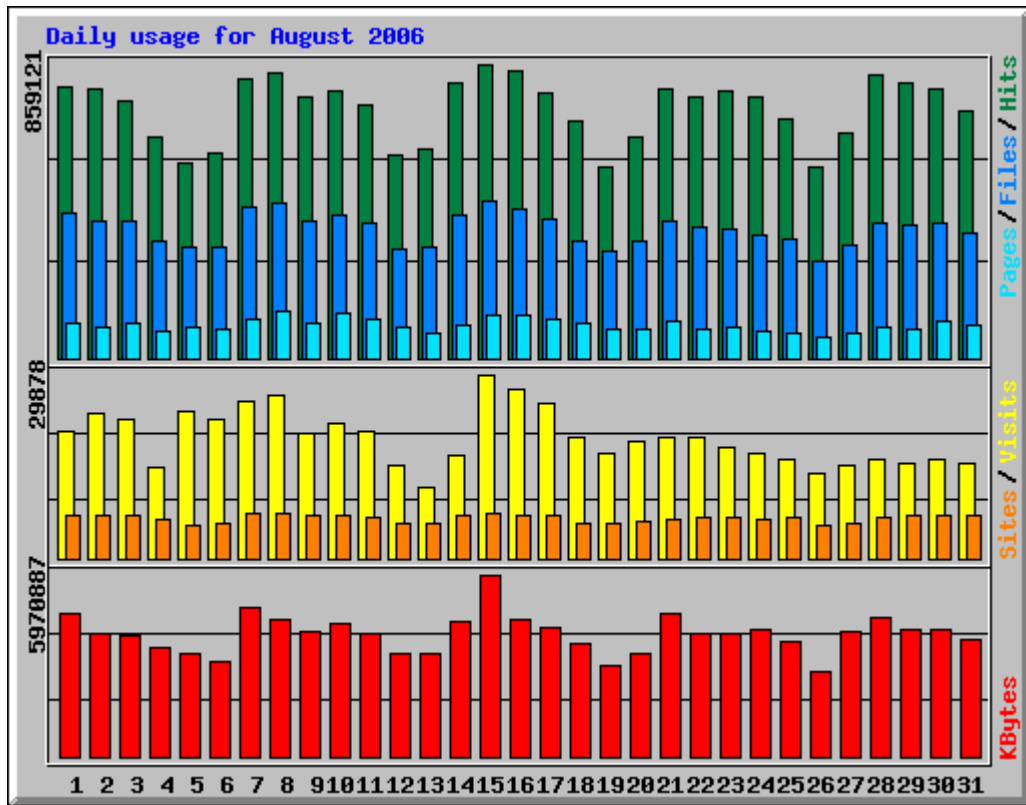

Code 302 - Found	153144
Code 304 - Not Modified	8761073
Code 400 - Bad Request	89
Code 401 - Unauthorized	26
Code 403 - Forbidden	373
Code 404 - Not Found	1950951
Code 405 - Method Not Allowed	1
Code 416 - Requested Range Not Satisfiable	2
Code 501 - Not Implemented	1