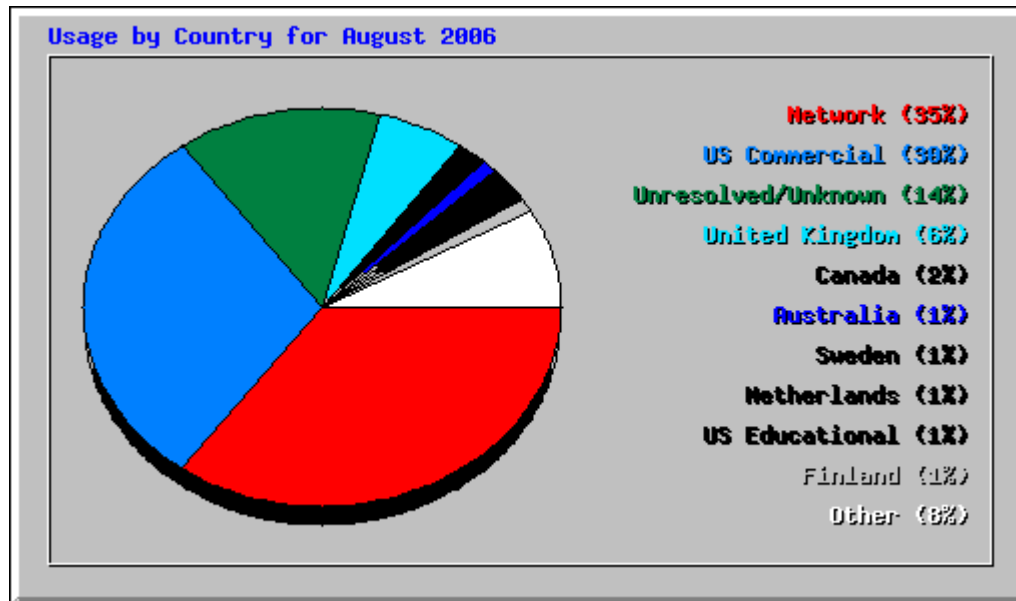

7	517657	2.29%	Googlebot/2.1
8	189361	0.84%	Opera
9	95475	0.42%	MSIE 5.5
10	80561	0.36%	Opera/9.01
11	77405	0.34%	Opera/9.00
12	55409	0.25%	Ask Jeeves/Teoma
13	34272	0.15%	check_http/1.24.2.4 (nagios-plugins)
14	31853	0.14%	Mozilla/3.01 (compatible;)
15	30344	0.13%	Gigabot/2.0; http://www.gigablast.com/spider.html

Top 30 of 132 Total Countries							
#	Hits		Files		KBytes	Country	
1	7920448	35.06%	3988301	34.03%	38773062	31.07%	Network
		30.15%		33.41%		31.73%