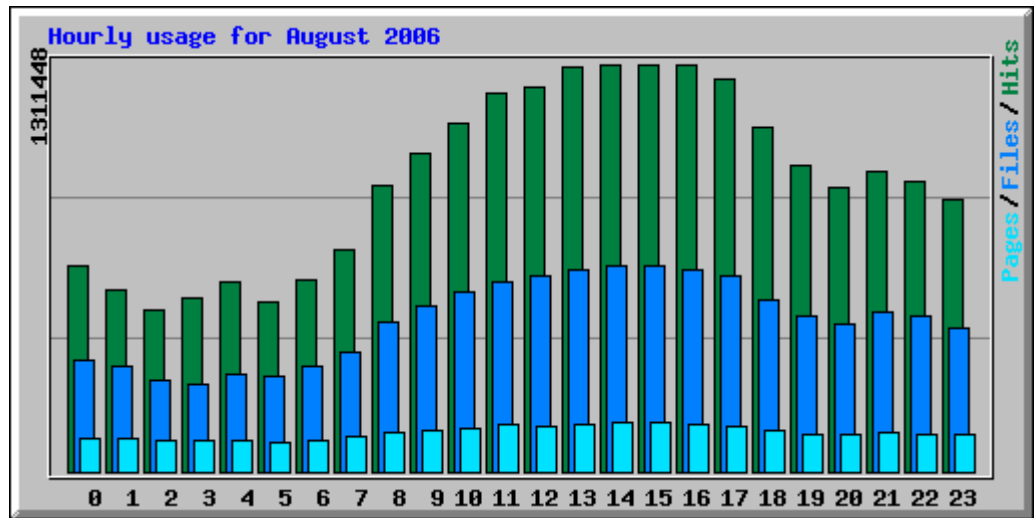

28	825804	3.65%	394181	3.36%	90164	3.00%	16024	2.65%	6788	7.22%	4539667	3.64%
29	804311	3.56%	391488	3.34%	85630	2.85%	15403	2.55%	6861	7.29%	4188104	3.36%
30	786349	3.48%	397389	3.39%	107058	3.56%	16133	2.67%	6869	7.30%	4136154	3.31%
31	724213	3.21%	364007	3.11%	94308	3.13%	15376	2.54%	6907	7.34%	3866543	3.10%

Hourly Statistics for August 2006												
Hour	Hits			Files			Pages			KBytes		
	Avg	Total		Avg	Total		Avg	Total		Avg	Total	
0	21314	660737	2.92%	11618	360176	3.07%	3350	103871	3.45%	119220	3695806	2.96%
1	18943	587255	2.60%	10917	338442	2.89%	3488	108152	3.59%	113066	3505045	2.81%
2	16685	517242	2.29%	9454	293085	2.50%	3166	98160	3.26%	106388	3298042	2.64%
3	18098	561043	2.48%	9101	282136	2.41%	3165	98131	3.26%	104580	3241990	2.60%
4	19673	609876	2.70%	10208	316477	2.70%	3295	102150	3.40%	123873	3840068	3.08%
5	17670	547782	2.42%	9967	308979	2.64%	3113	96504	3.21%	119417	3701933	2.97%
6	19934	617956	2.74%	11005	341174	2.91%	3320	102924	3.42%	111738	3463889	2.78%
7	23014	713448	3.16%	12489	387180	3.30%	3618	112180	3.73%	141229	4378092	3.51%